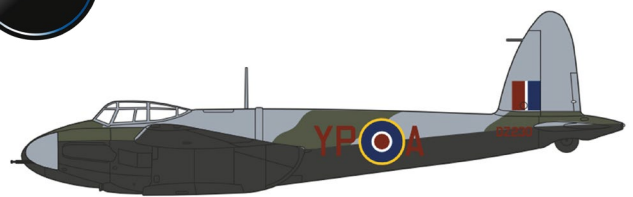

81AC128 ↔ 18,8 cm 1:72
DH Mosquito NF Mk.II - P.G.Wykeham-Barnes, RAF No.23 Sqn., Malta 1943 – DZ230 / YP-A 29,95 €