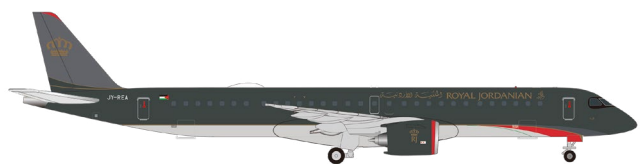

539272 Royal Jordanian Airlines Embraer E195-E2 – JY-REA "Ramtha"

↔ 8,3 cm 1/500
38,95 €